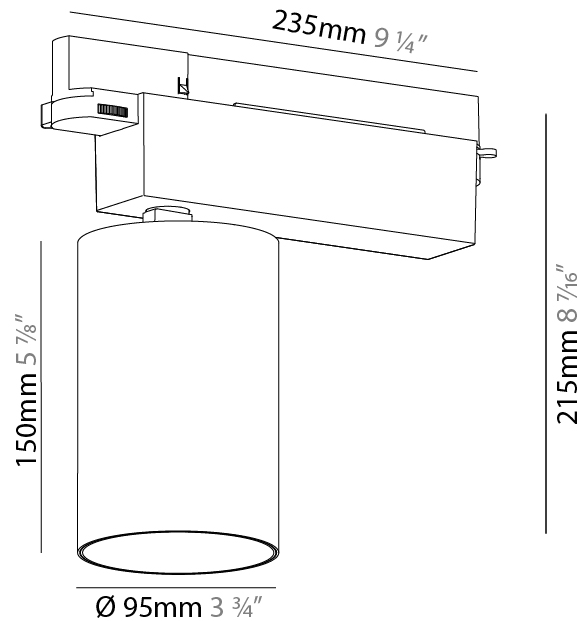

PHYSICAL

| |
|---|
| Shape: Cylinder |
| Diameter (mm): 120 |
| Diameter (in): 4 3/4 |
| Length (mm): 120 |
| Length (in): 4 3/4 |
| Height (mm): 105 |
| Height (in): 4 1/8 |
| Min. Recessing Depth (mm): 120 |
| Min. Recessing Depth (in): 4 3/4 |
| Light Distribution: Adjustable / Direct |
| Weight (kg): 0.665 |
| Diffuser: Lens Pack - No Lens / Opal / Linear Spread Lens / Honeycomb / Spread Lens |
| Fixture Finish: SSR / BKV / CWI / CRY / HAB / UFT / ITA / RUA / FTG / MYG / LOD / PUS / FRO / FUP / KIA / POP / BLS / SPG / MEY / GOH / GUM / CHC / COM / ABZ / JAG / OBR / MOS / ROR |
| Fixture Material: Aluminum |
| Cut-out Measurements: Dia. 112mm / 4 7/16" |

GENERAL

Series: Centriq
 Subseries: Centriq 95
 Brand: Prolicht
 Division: Architectural
 Mounting Type: Track
 Mounting Location: Ceiling
 Subcategory: Spots

PHYSICAL

Shape: Cylinder
 Diameter (mm): 95
 Diameter (in): 3 3/4
 Length (mm): 235
 Length (in): 9 1/4
 Height (mm): 150
 Height (in): 5 7/8
 Light Distribution: Adjustable / Direct
 Weight (kg): 1.495
 Weight (lbs): 3.3
 Fixture Finish: SSR / BKV / CWI / CRY / HAB / UFT / ITA / RUA / FTG / MYG / LOD / PUS / FRO / FUP / KIA / POP / BLS / SPG / MEY / GOH / GUM / CHC / COM / ABZ / JAG / OBR / MOS / ROR
 Fixture Material: Aluminum

OPTICAL

Reflector: 18 / 26 / 40
 Adjustability: Rotational 340°; Tilt 90°
 Upon Request: Special Beam Angles

RATINGS AND CERTIFICATIONS

Certified By: Certified for North American Standards
 IP rating: IP20