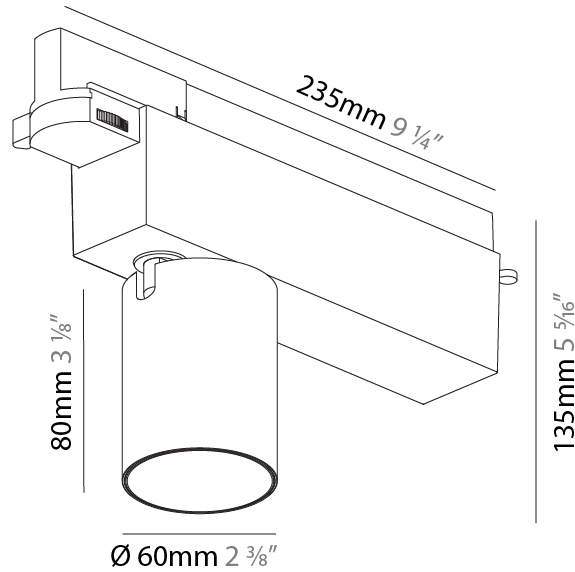

GENERAL

Series: Centriq
Subseries: Centriq 60
Brand: Prolicht
Division: Architectural
Mounting Type: Track
Mounting Location: Ceiling
Subcategory: Spots

PHYSICAL

Shape: Cylinder
Diameter (mm): 60
Diameter (in): 2 3/8
Length (mm): 235
Length (in): 9 1/4
Height (mm): 135
Height (in): 5 5/16
Light Distribution: Adjustable / Direct
Weight (kg): 0.897
Weight (lbs): 1.977
Installation Requirement: Track or profile system
Fixture Finish: SSR / BKV / CWI / CRY / HAB / UFT / ITA / RUA / FTG / MYG / LOD / PUS / FRO / FUP / KIA / POP / BLS / SPG / MEY / GOH / GUM / CHC / COM / ABZ / JAG / OBR / MOS / ROR
Fixture Material: Aluminum

ELECTRICAL

Lamp Type: LED (Zhaga Standard)
Input Wattage (W): 14
Total Output Wattage (W): 12.5
Dimming: Tri-Mode (Non-Dimming and Phase Dimming (120Vac only) and 0-10V Dimming)
Driver Included: Yes
Driver Location: Integrated
Driver Type: Constant Current - Universal
Driver Class: Class 2
Input Voltage (V): 120 - 277
Constant Current (MA): 350

LED

Number of LEDs: 1
Color Temperature (°K): 2700 / 3000 / 3500 / 4000
Max. Delivered Lumen (lm): 940 / 980 / 1029 / 1050
Nominal Lumen (lm): 1386 / 1438 / 1511 / 1542
CRI: >90 CRI
Lamp Life (hrs): 50000
Upon Request: Special Color Temperature Special Led

OPTICAL

Reflector: 20 / 40 / 60
Adjustability: Rotational 340°; Tilt 90°
Upon Request: Special Beam Angles

RATINGS AND CERTIFICATIONS

Certified By: Certified for North American Standards
IP rating: IP20