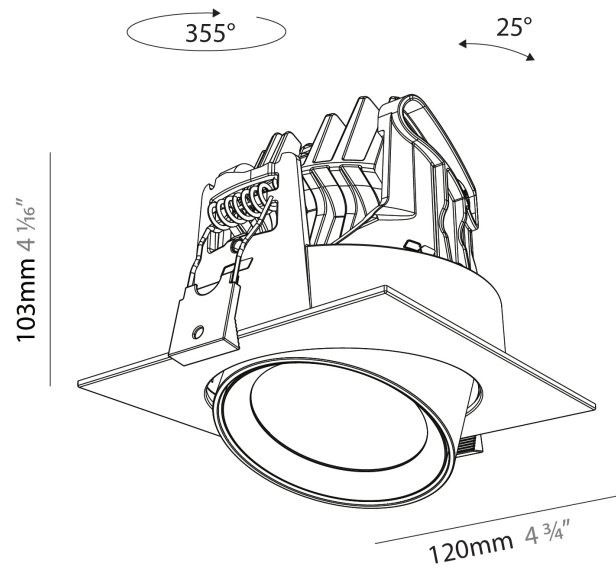

PHYSICAL

Shape: Cylinder
Diameter (mm): 120
Diameter (in): 4 3/4
Length (mm): 120
Length (in): 4 3/4
Height (mm): 105
Height (in): 4 1/8
Min. Recessing Depth (mm): 120
Min. Recessing Depth (in): 4 3/4
Light Distribution: Adjustable / Direct
Weight (kg): 0.665
Diffuser: Lens Pack - No Lens / Opal / Linear Spread Lens / Honeycomb / Spread Lens
Fixture Finish: SSR / BKV / CWI / CRY / HAB / UFT / ITA / RUA / FTG / MYG / LOD / PUS / FRO / FUP / KIA / POP / BLS / SPG / MEY / GOH / GUM / CHC / COM / ABZ / JAG / OBR / MOS / ROR
Fixture Material: Aluminum
Cut-out Measurements: Dia. 112mm / 4 7/16"

ELECTRICAL

Lamp Type: LED (Zhaga Standard)
Input Wattage (W): 20.5
Total Output Wattage (W): 18.1
Dimming: Tri-Mode (Non-Dimming and Phase Dimming (120Vac only) and 0-10V Dimming)
Driver Included: Yes
Driver Location: Recessed Housing
Driver Type: Constant Current - Universal
Driver Class: Class 2
Input Voltage (V): 120 - 277
Constant Current (MA): 500

LED

Color Temperature (°K): 2700 / 3000 / 3500 / 4000
Max. Delivered Lumen (lm): 1432 / 1542 / 1432 / 1636
Nominal Lumen (lm): 1668 / 1797 / 1668 / 1907
CRI: >90 CRI
Lamp Life (hrs): 50000

OPTICAL

Reflector°: 10
Adjustability: Rotational 350° / Tilt 25°

RATINGS AND CERTIFICATIONS

Certified By: CSA Certified to UL and CSA Standards
IP rating: IP20